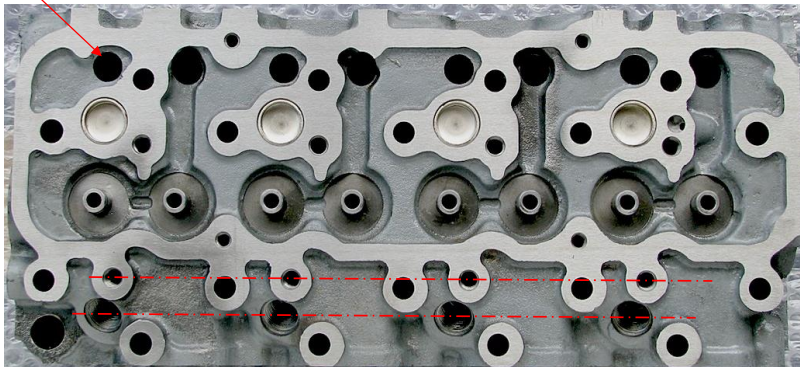

TOYOTA/1DZ-early/OE:11101-78202/00

ø16mm x 8

With 6 water hole & without 2 water hole

1DZ late OE:11101-78201

ø19mm x 8

Injector & glow plug machining place more 2mm early type

Without 6 water hole & with 2 water