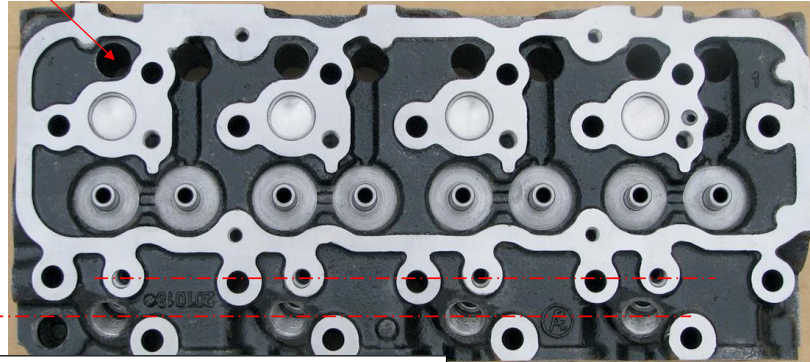

TOYOTA/1DZ-early/OE:11101-78202/00

ø16mm x 8

With 6 water hole & without 2 water hole

1DZ late OE:11101-78201

ø19mm x 8

Injector & glow plug machining place more 2mm early type

Without 6 water hole & with 2 water