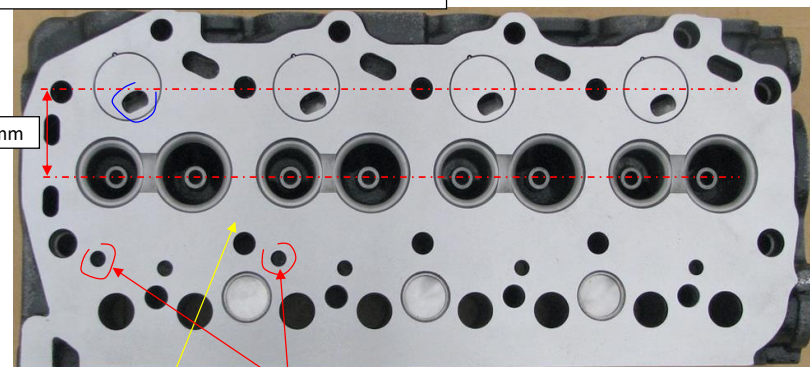

TOYOTA/1DZ-early/OE:11101-78202/00

ø16mm x 8

With 6 water hole & without 2 water hole

1DZ late OE:11101-78201

ø19mm x 8

Injector & glow plug machining place more 2mm early type

Without 6 water hole & with 2 water