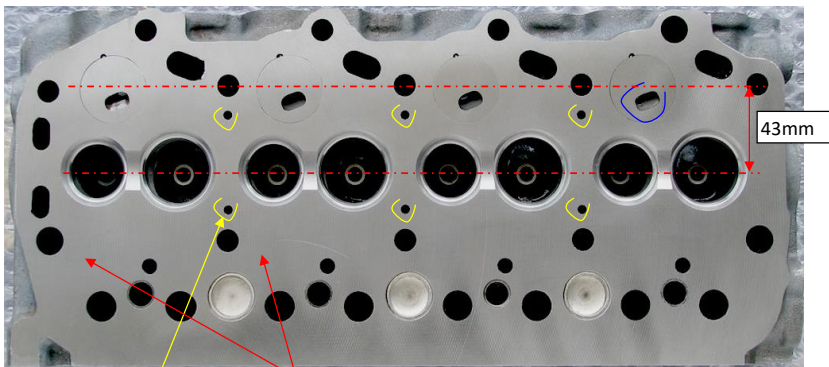

TOYOTA/1DZ-early/OE:11101-78202/00

ø16mm x 8

With 6 water hole & without 2 water hole

1DZ late OE:11101-78201

ø19mm x 8

Injector & glow plug machining place more 2mm early type

Without 6 water hole & with 2 water