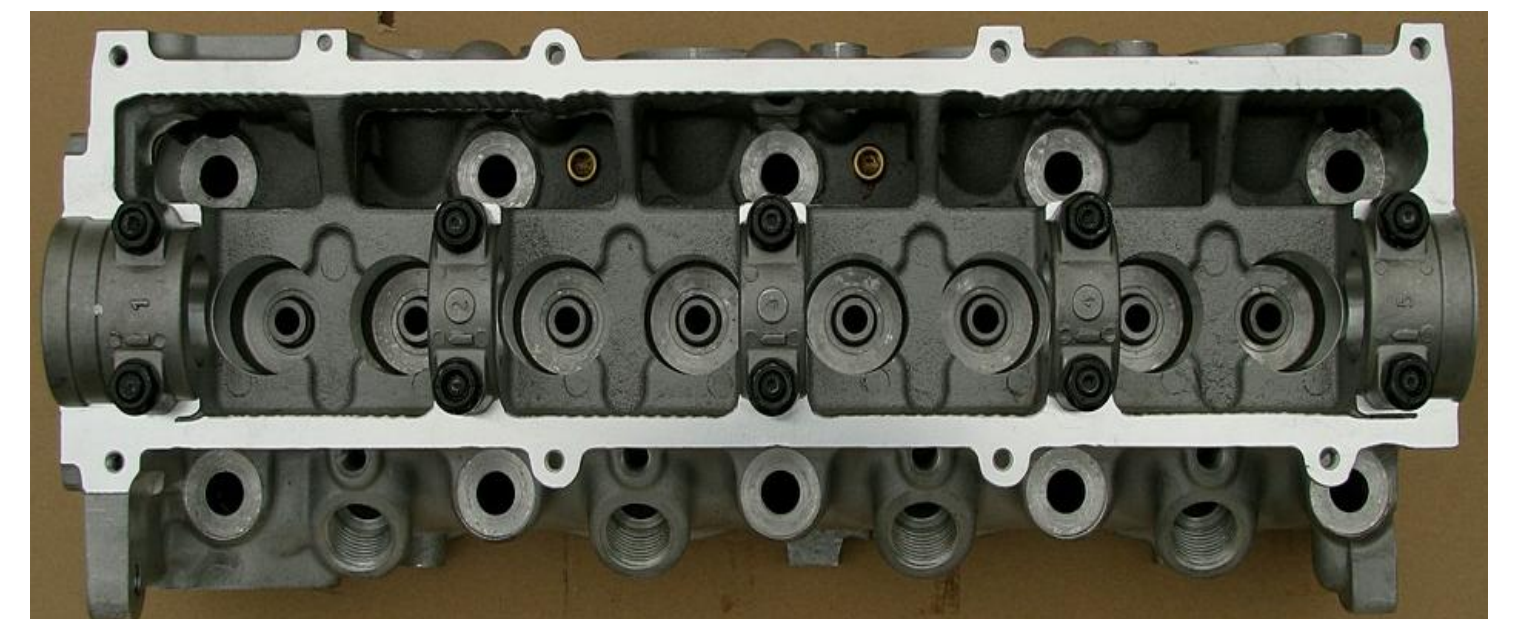

RF-CX /OE:FS0110100J/0210100J/0510100J (**RF-B**) we call

RF/RFN OEM:R2L1-10-100D/E/A/B (**RF-A**)we call

RF/RE NO number (**RF-C**) we call

4 Drilled hole to fit water pipe support