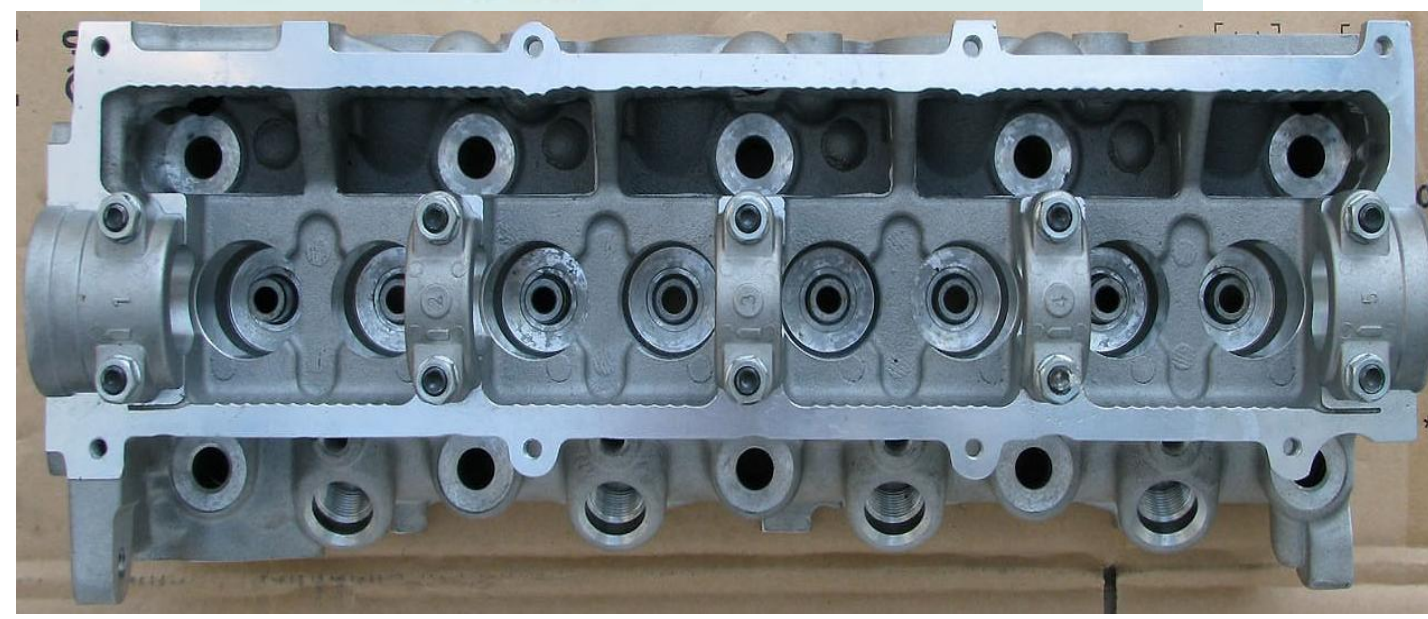

RF-CX /OE:FS0110100J/0210100J/0510100J (**RF-B**) we call

RF/RFN OEM:R2L1-10-100D/E/A/B (**RF-A**)we call

RF/RE NO number (**RF-C**) we call

4 Drilled hole to fit water pipe support