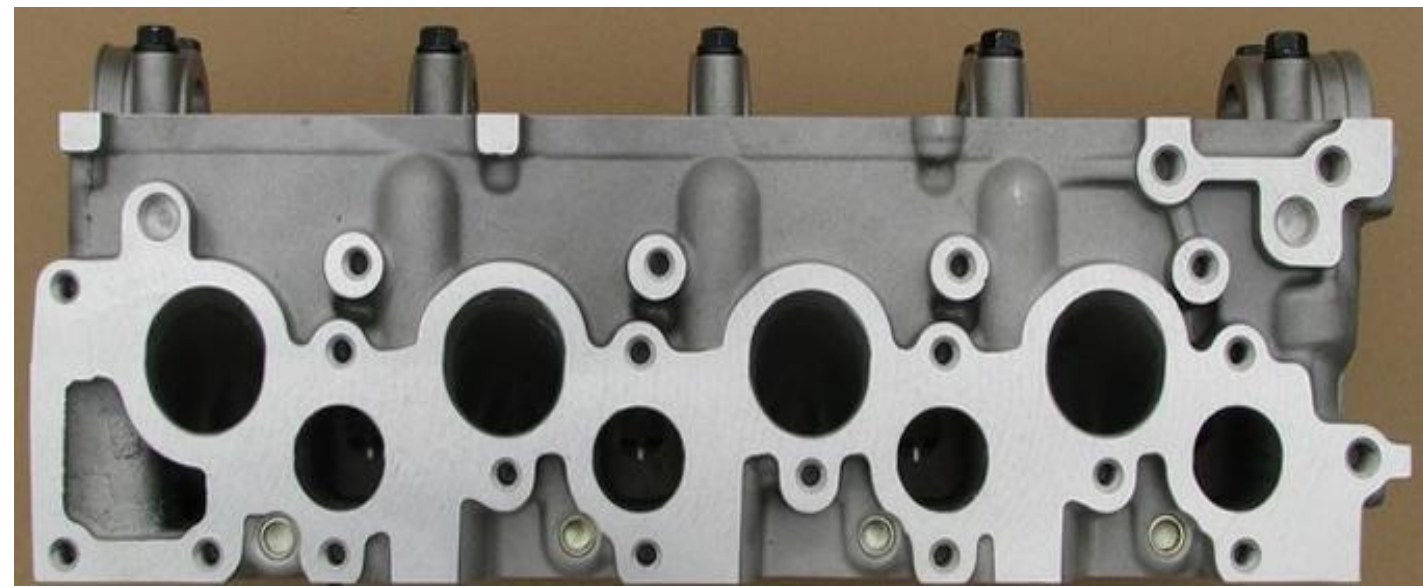

RF-CX /OE:FS0110100J/0210100J/0510100J (**RF-B**) we call

RF/RFN OEM:R2L1-10-100D/E/A/B (**RF-A**)we call

RF/RE NO number (**RF-C**) we call

4 Drilled hole to fit water pipe support