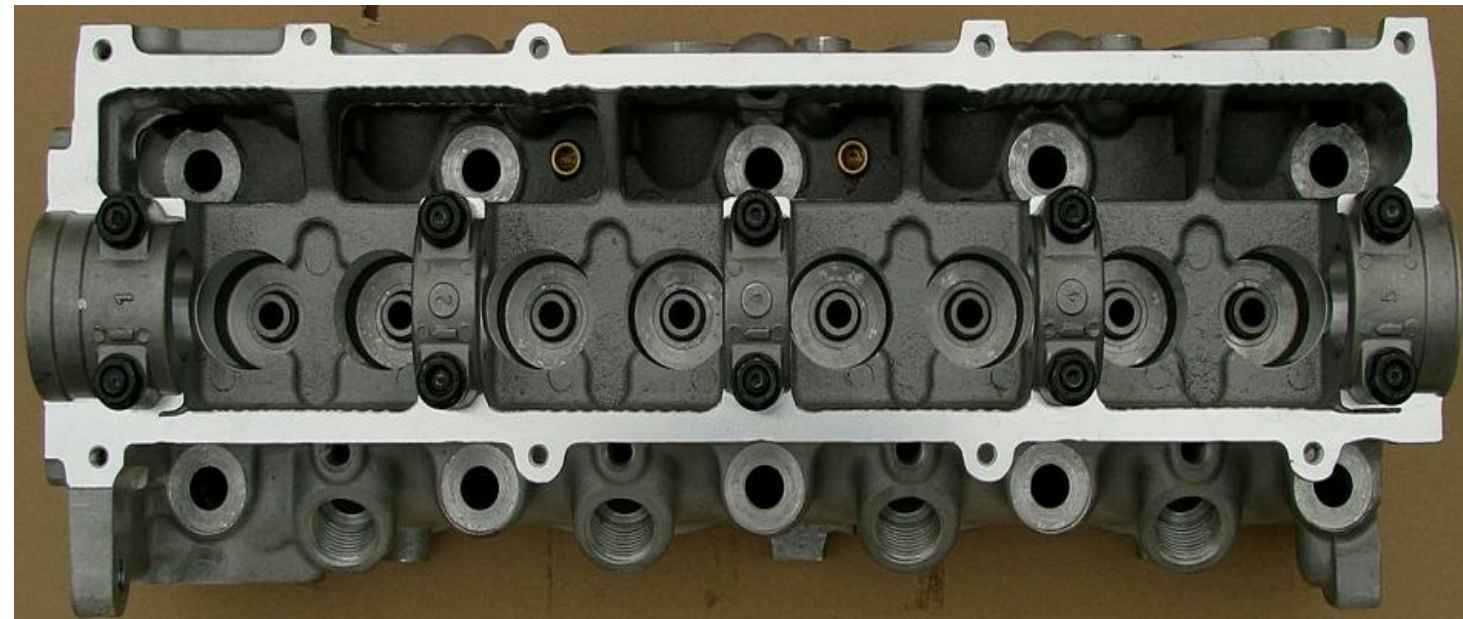

RF-CX /OE:FS0110100J/0210100J/0510100J (**RF-B**) we call

RF/RFN OEM:R2L1-10-100D/E/A/B (**RF-A**)we call

RF/RE NO number (**RF-C**) we call

4 Drilled hole to fit water pipe support