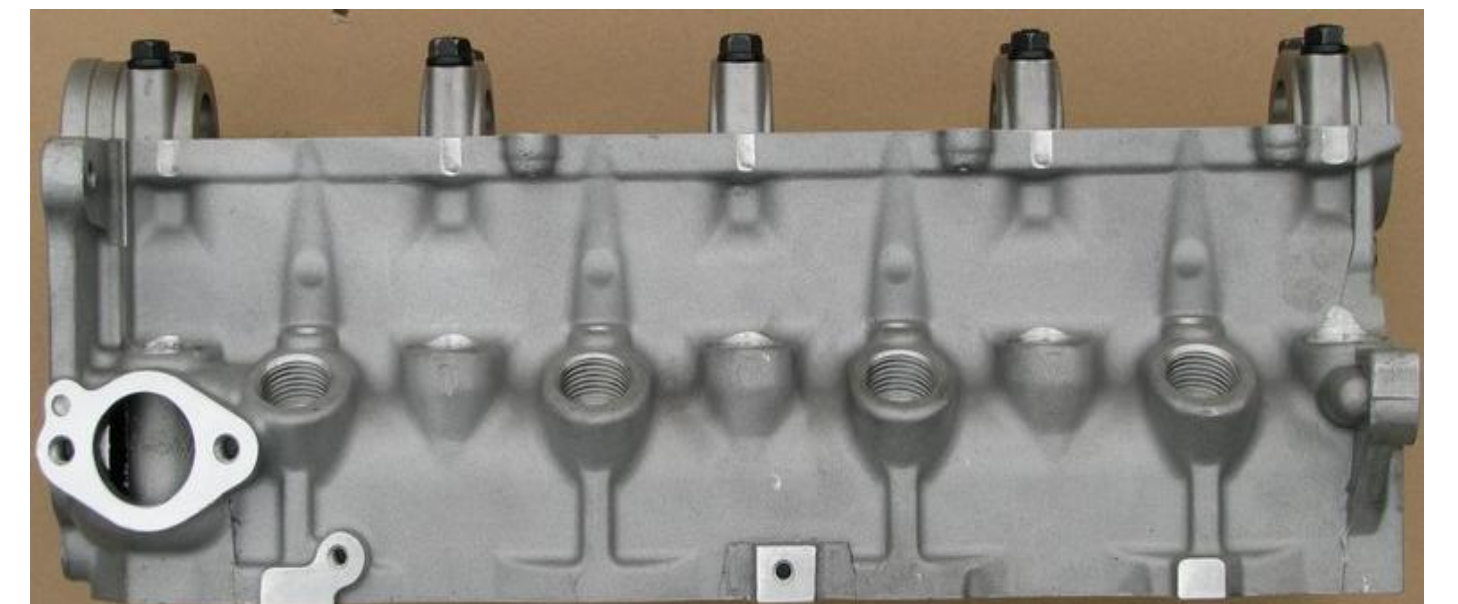

RF-CX /OE:FS0110100J/0210100J/0510100J (**RF-B**) we call

RF/RFN OEM:R2L1-10-100D/E/A/B (**RF-A**)we call

RF/RE NO number (**RF-C**) we call

4 Drilled hole to fit water pipe support