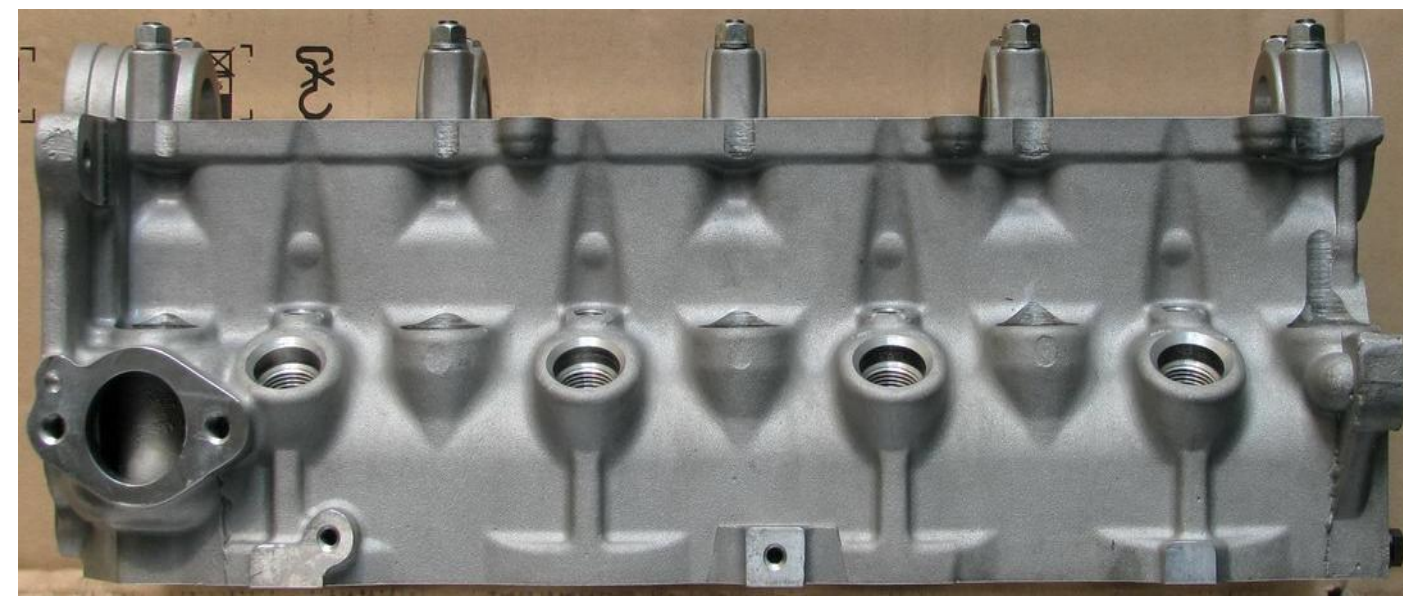

RF-CX /OE:FS0110100J/0210100J/0510100J (**RF-B**) we call

RF/RFN OEM:R2L1-10-100D/E/A/B (**RF-A**)we call

RF/RE NO number (**RF-C**) we call

4 Drilled hole to fit water pipe support