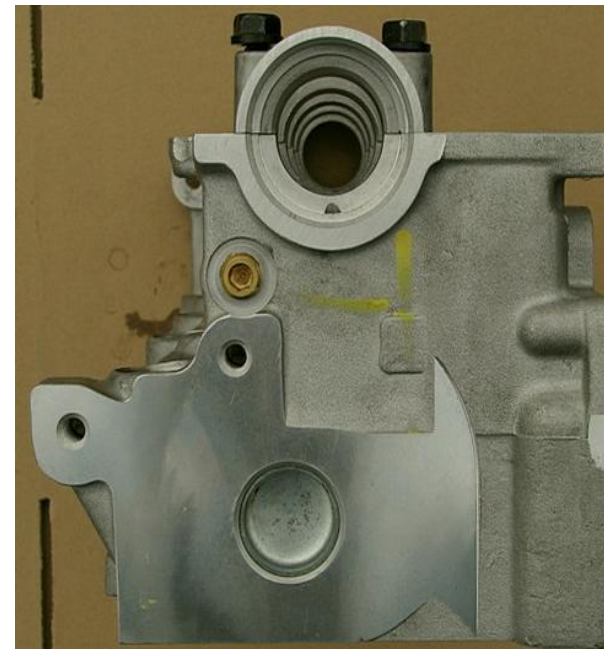

RF-CX /OE:FS0110100J/0210100J/0510100J (**RF-B**) we call

RF/RFN OEM:R2L1-10-100D/E/A/B (**RF-A**)we call

RF/RE NO number (**RF-C**) we call

4 Drilled hole to fit water pipe support