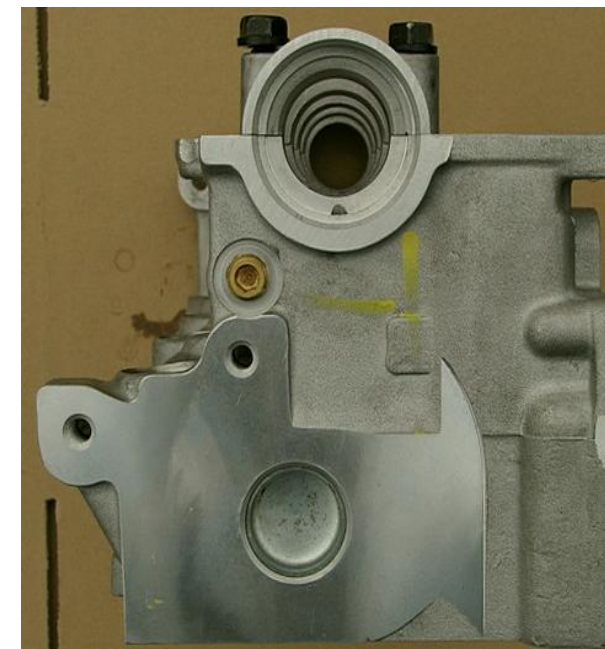

RF-CX /OE:FS0110100J/0210100J/0510100J (**RF-B**) we call

RF/RFN OEM:R2L1-10-100D/E/A/B (**RF-A**)we call

RF/RE NO number (**RF-C**) we call

4 Drilled hole to fit water pipe support