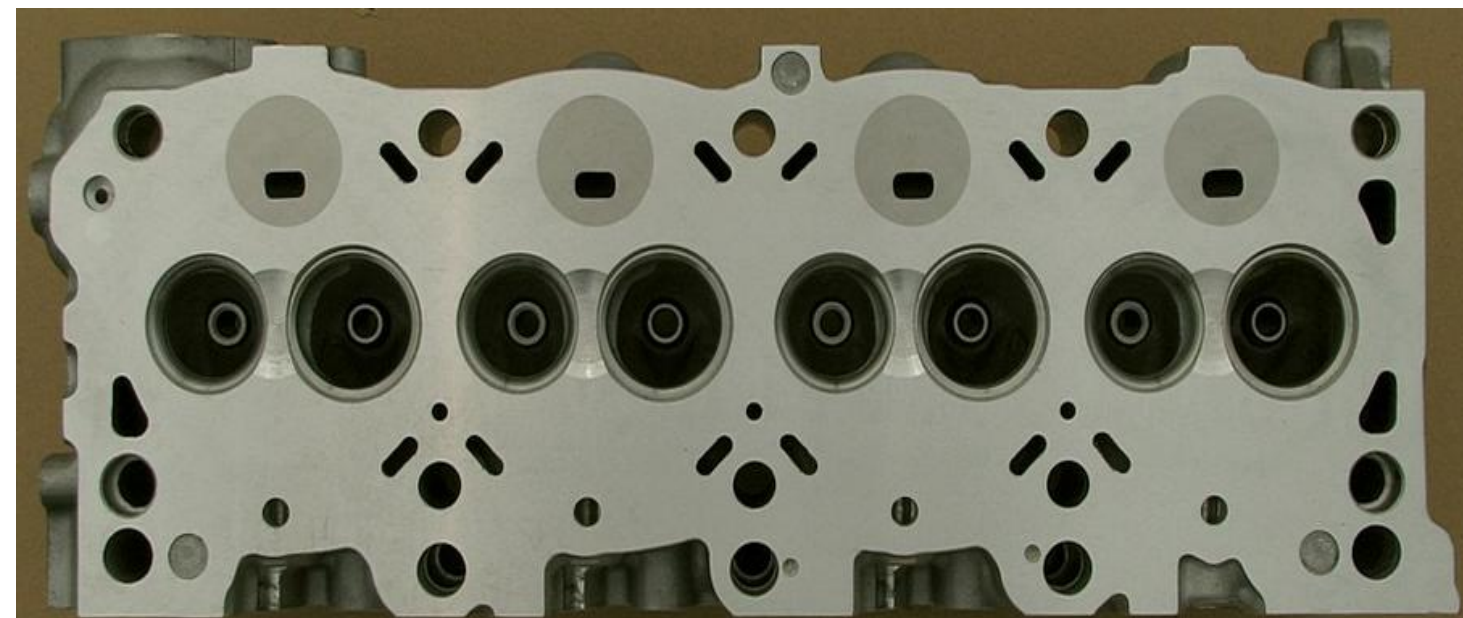

RF-CX /OE:FS0110100J/0210100J/0510100J (**RF-B**) we call

RF/RFN OEM:R2L1-10-100D/E/A/B (**RF-A**)we call

RF/RE NO number (**RF-C**) we call

4 Drilled hole to fit water pipe support