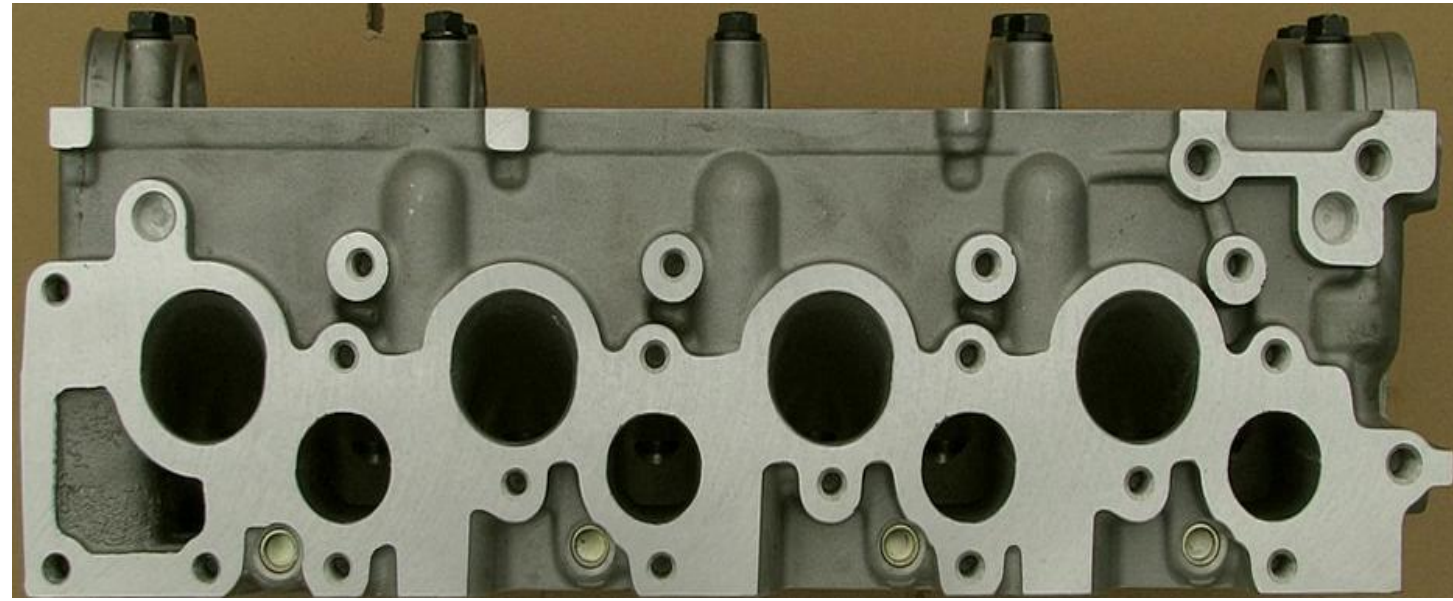

RF-CX /OE:FS0110100J/0210100J/0510100J (**RF-B**) we call

RF/RFN OEM:R2L1-10-100D/E/A/B (**RF-A**)we call

RF/RE NO number (**RF-C**) we call

4 Drilled hole to fit water pipe support