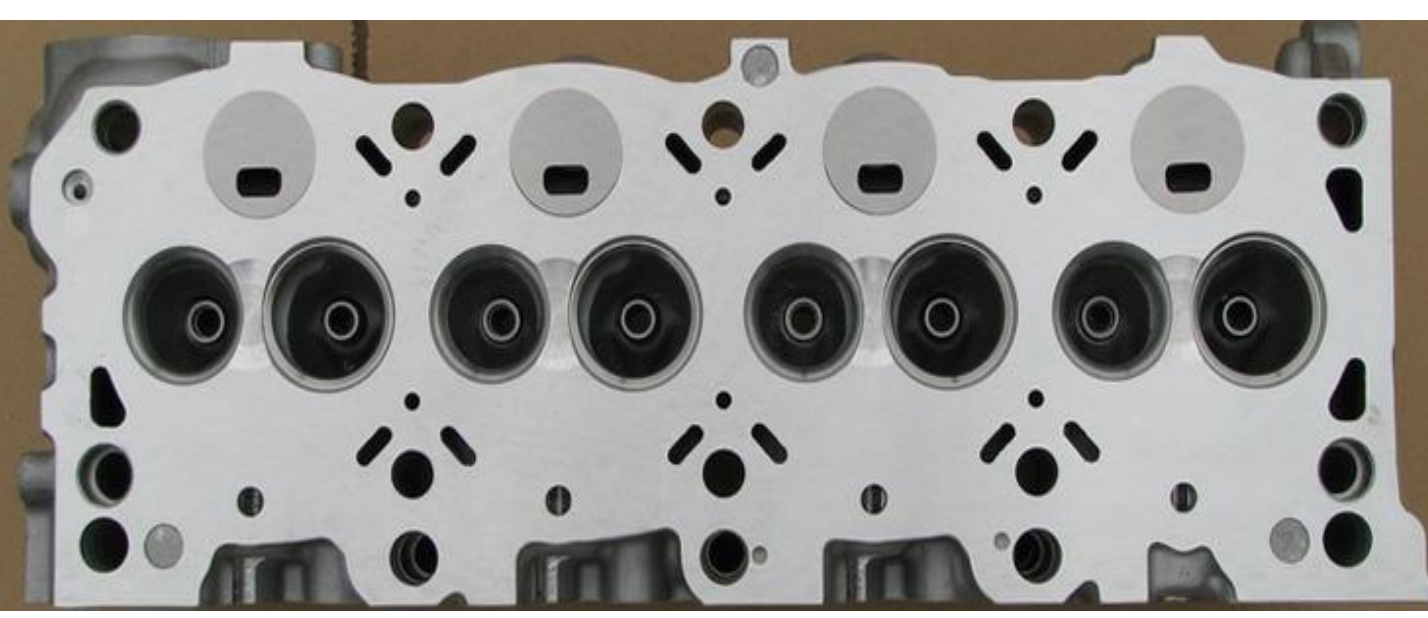

RF-CX /OE:FS0110100J/0210100J/0510100J (**RF-B**) we call

RF/RFN OEM:R2L1-10-100D/E/A/B (**RF-A**)we call

RF/RE NO number (**RF-C**) we call

4 Drilled hole to fit water pipe support