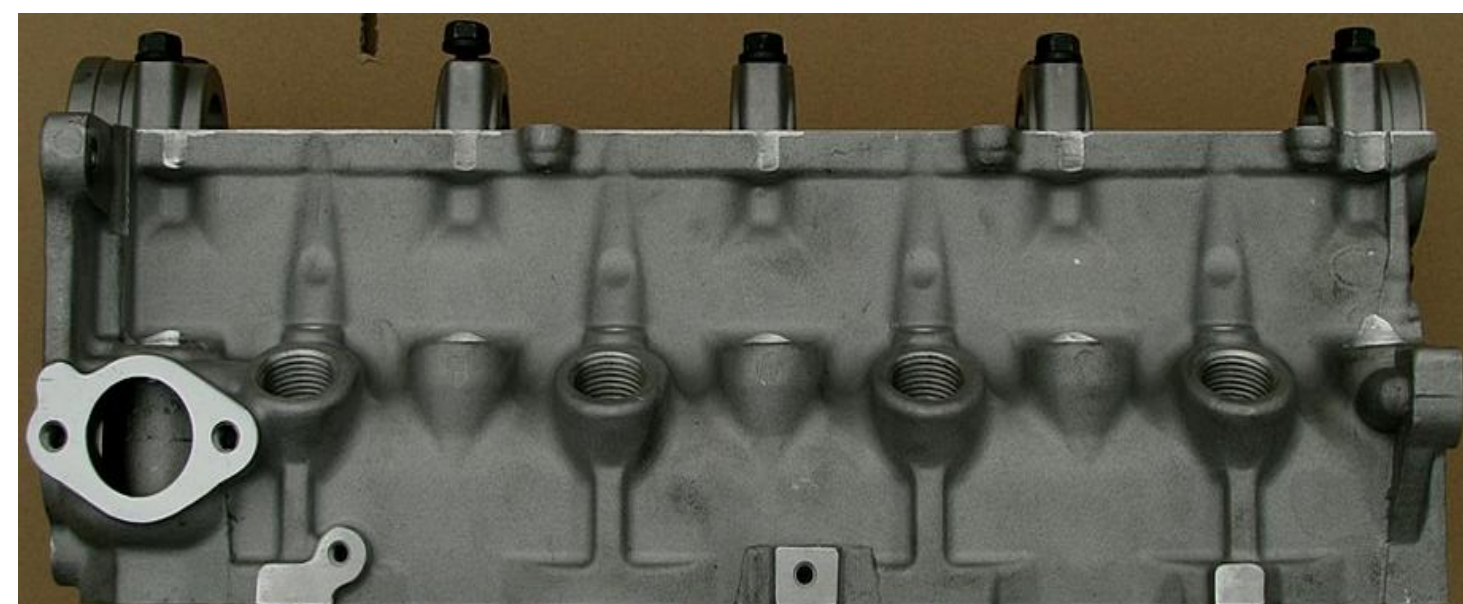

RF-CX /OE:FS0110100J/0210100J/0510100J (**RF-B**) we call

RF/RFN OEM:R2L1-10-100D/E/A/B (**RF-A**)we call

RF/RE NO number (**RF-C**) we call

4 Drilled hole to fit water pipe support