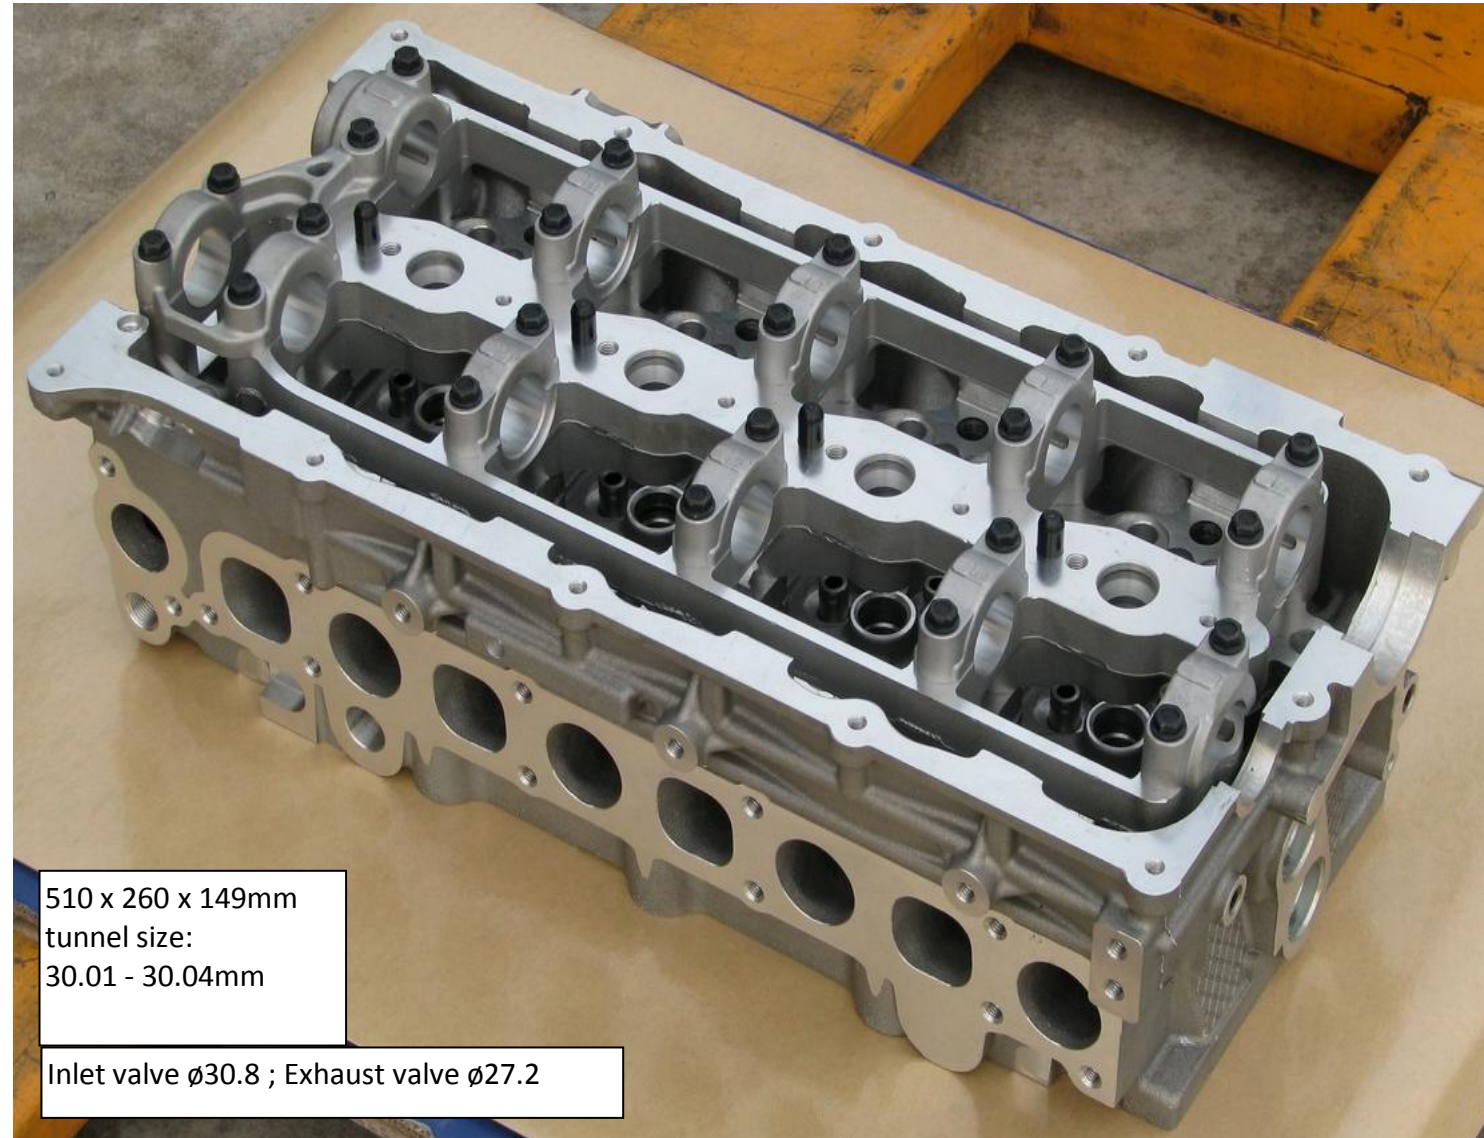

HYUNDAI Starex D4CB(H-1)
iLoad(cargo version) / iMax 2.5L 1997-2007
A/B/C three type

D4CB-A 22100-4A000/4A010
straight outlet pipe

D4CB-B 22100-4A050/4A060
outlet pipe with angle

D4CB-C water outlet hole in right
side, outlet pipe with angle