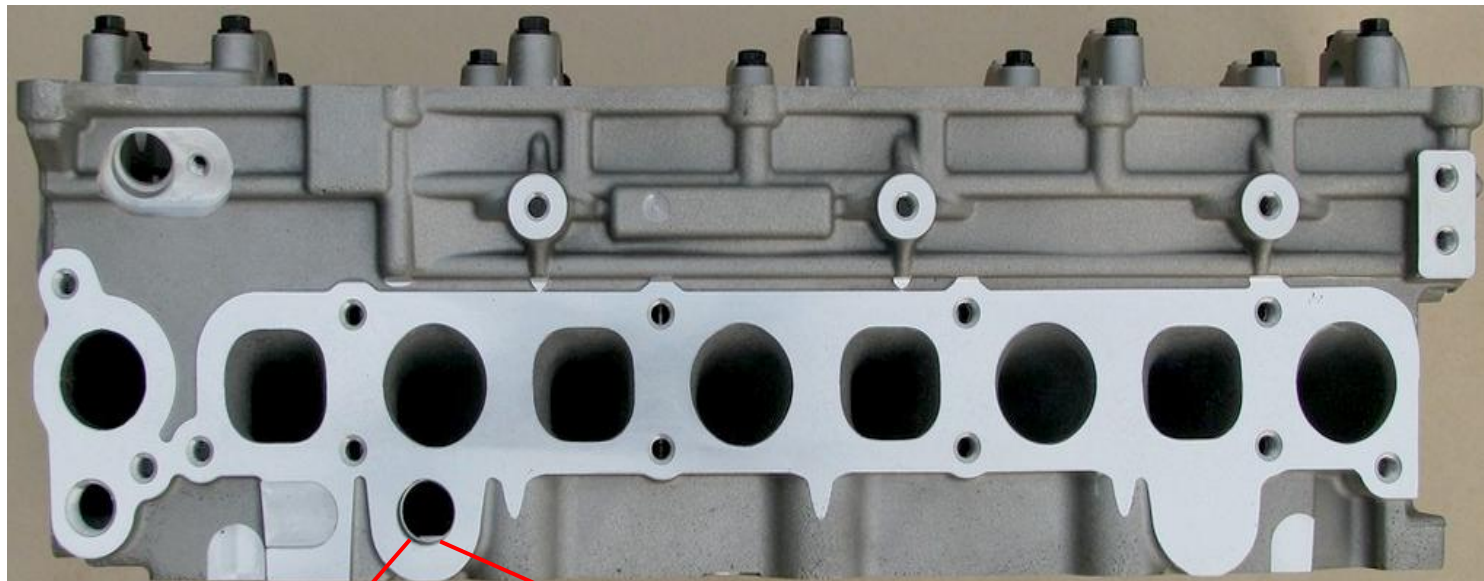

HYUNDAI Starex D4CB(H-1)
iLoad(cargo version) / iMax 2.5L 1997-2007
A/B/C three type

D4CB-A 22100-4A000/4A010
straight outlet pipe

D4CB-B 22100-4A050/4A060
outlet pipe with angle

D4CB-C water outlet hole in right
side, outlet pipe with angle