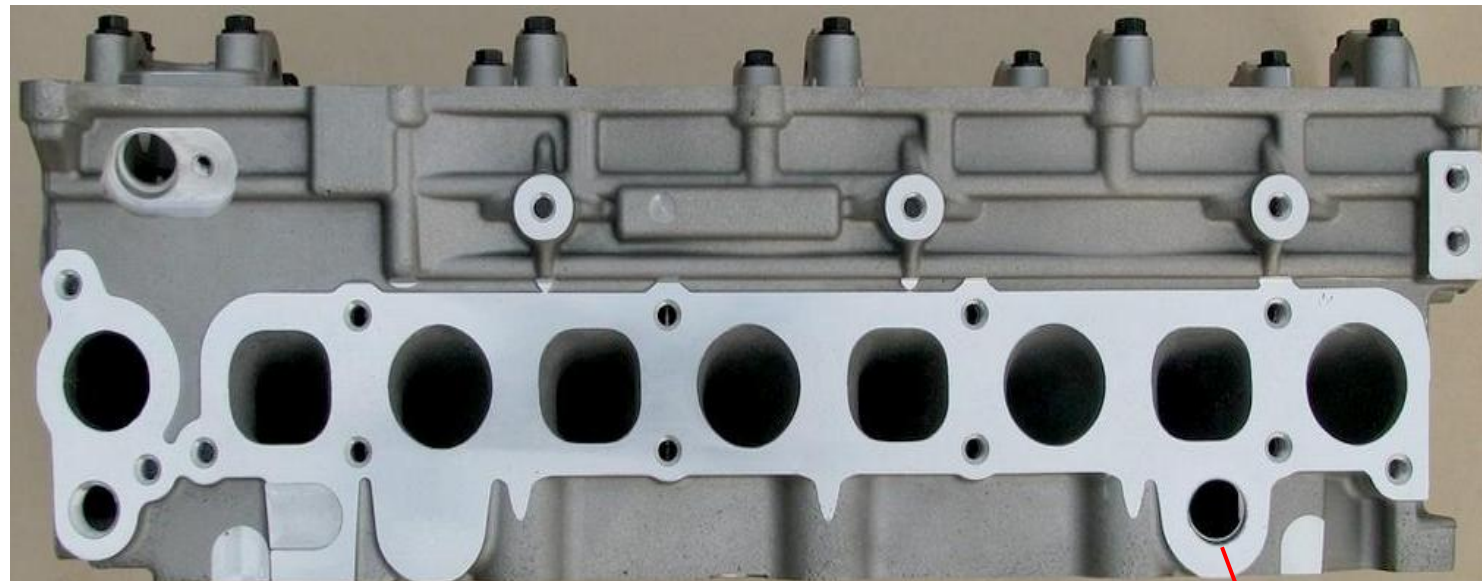

HYUNDAI Starex D4CB(H-1)
iLoad(cargo version) / iMax 2.5L 1997-2007
A/B/C three type

D4CB-A 22100-4A000/4A010
straight outlet pipe

D4CB-B 22100-4A050/4A060
outlet pipe with angle

D4CB-C water outlet hole in right
side, outlet pipe with angle