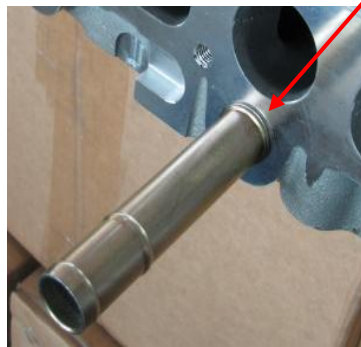

HYUNDAI Starex D4CB(H-1)
iLoad(cargo version) / iMax 2.5L 1997-2007
A/B/C three type

D4CB-A 22100-4A000/4A010
straight outlet pipe

D4CB-B 22100-4A050/4A060
outlet pipe with angle

D4CB-C water outlet hole in right
side, outlet pipe with angle